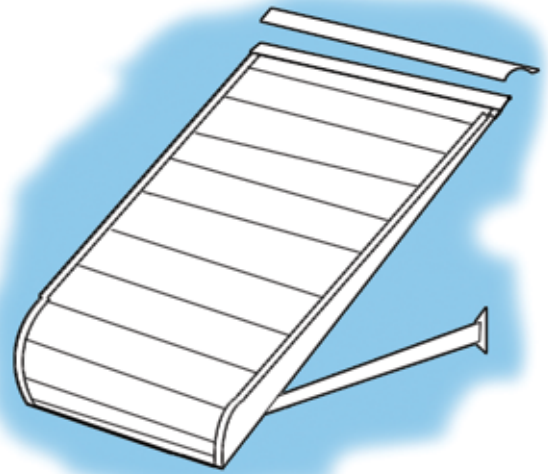

Adjustable Window Awnings

White baked-on enamel finish

0207801 White 36" Width-30" Projection

0207802 White 48" Width-30" Projection

0207803 White 40" Width-40" Projection